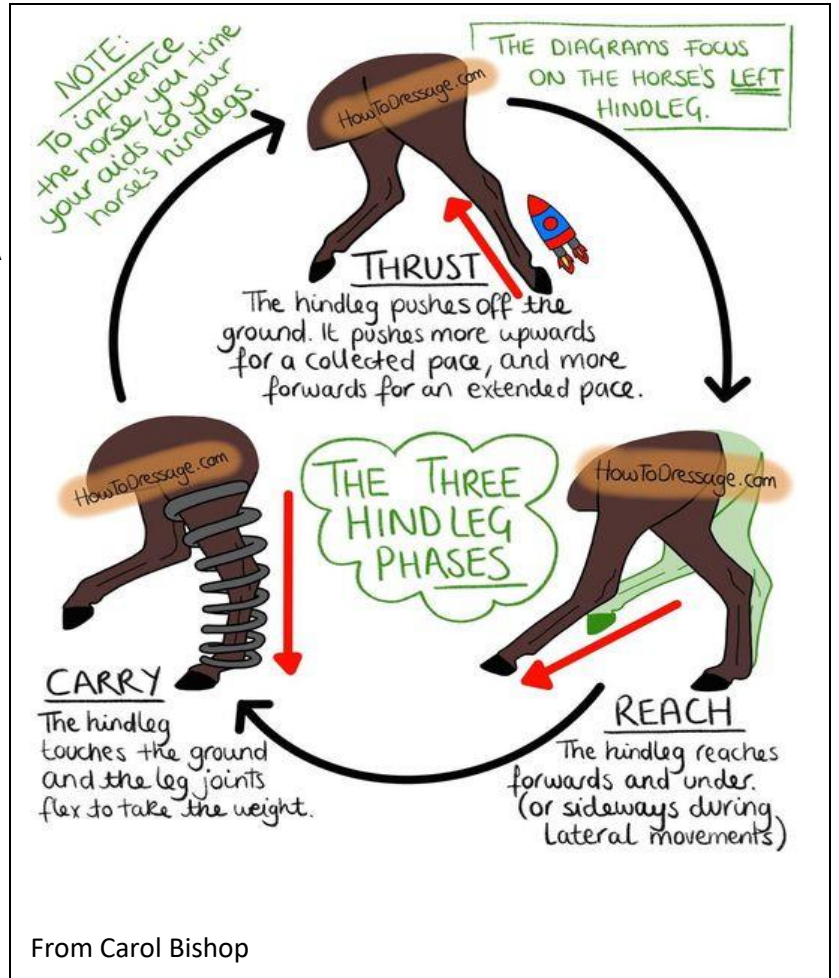

Show schedule for 2023

July

- 01/02
- 08/09 SVDA - Willow Creek Equestrain
- 14/15/16 Dressage at Lexington – Lexington, VA
  VADA/NOVA Summer – Leesburg, VA
- 15/16 Rise 'n Shine - Pinehurst, NC
- 22/23 Summer Breeze Dressage – Raeford, NC
  Whispering Miracles Dressage I & II – Va. Beach, VA
- 29/30 Raleigh Summer Dressage I & II– Raleigh, NC
  SVDA - Seahorse Run

August

- 05/06 Early Morning Blues – Pinehurst, NC
- 12/13 *Tryon Fall Dressage 3 & 4 – Mill Spring, NC
- 19/20
- 26/27 VADA/NOVA Summer Wind down I & II – Leesburg, VA
  SVDA - TBA

September

- 02/03 NCDCTA Labor of Love I & II
  Cool Down Dressage – Pinehurst, NC
- 09/10 VADAF Dressage at Rosemont I & II – Spotsylvania, VA
  Whispering Miracles Dressage I & II – Va. Beach, VA
- 16/17 *Tryon Fall Dressage 1 & 2 – Mill Spring, NC
  NCDCTA Harvest Moon Dressage – Raeford, NC
- 23/24 SVDA – River Birch
- 30/01

October

- 30/01
- 05/08 Great American Insurance Group – Lexington, VA
  Pinehurst Fall Dressage – Pinehurst, NC?
- 14/15 CBLM - New Jersey Horse Park – Allentown, NJ
- 22/23
- 29 Wakefield Airfield – Wakefield, VA
- 30 SVDA Schooling Championship Show